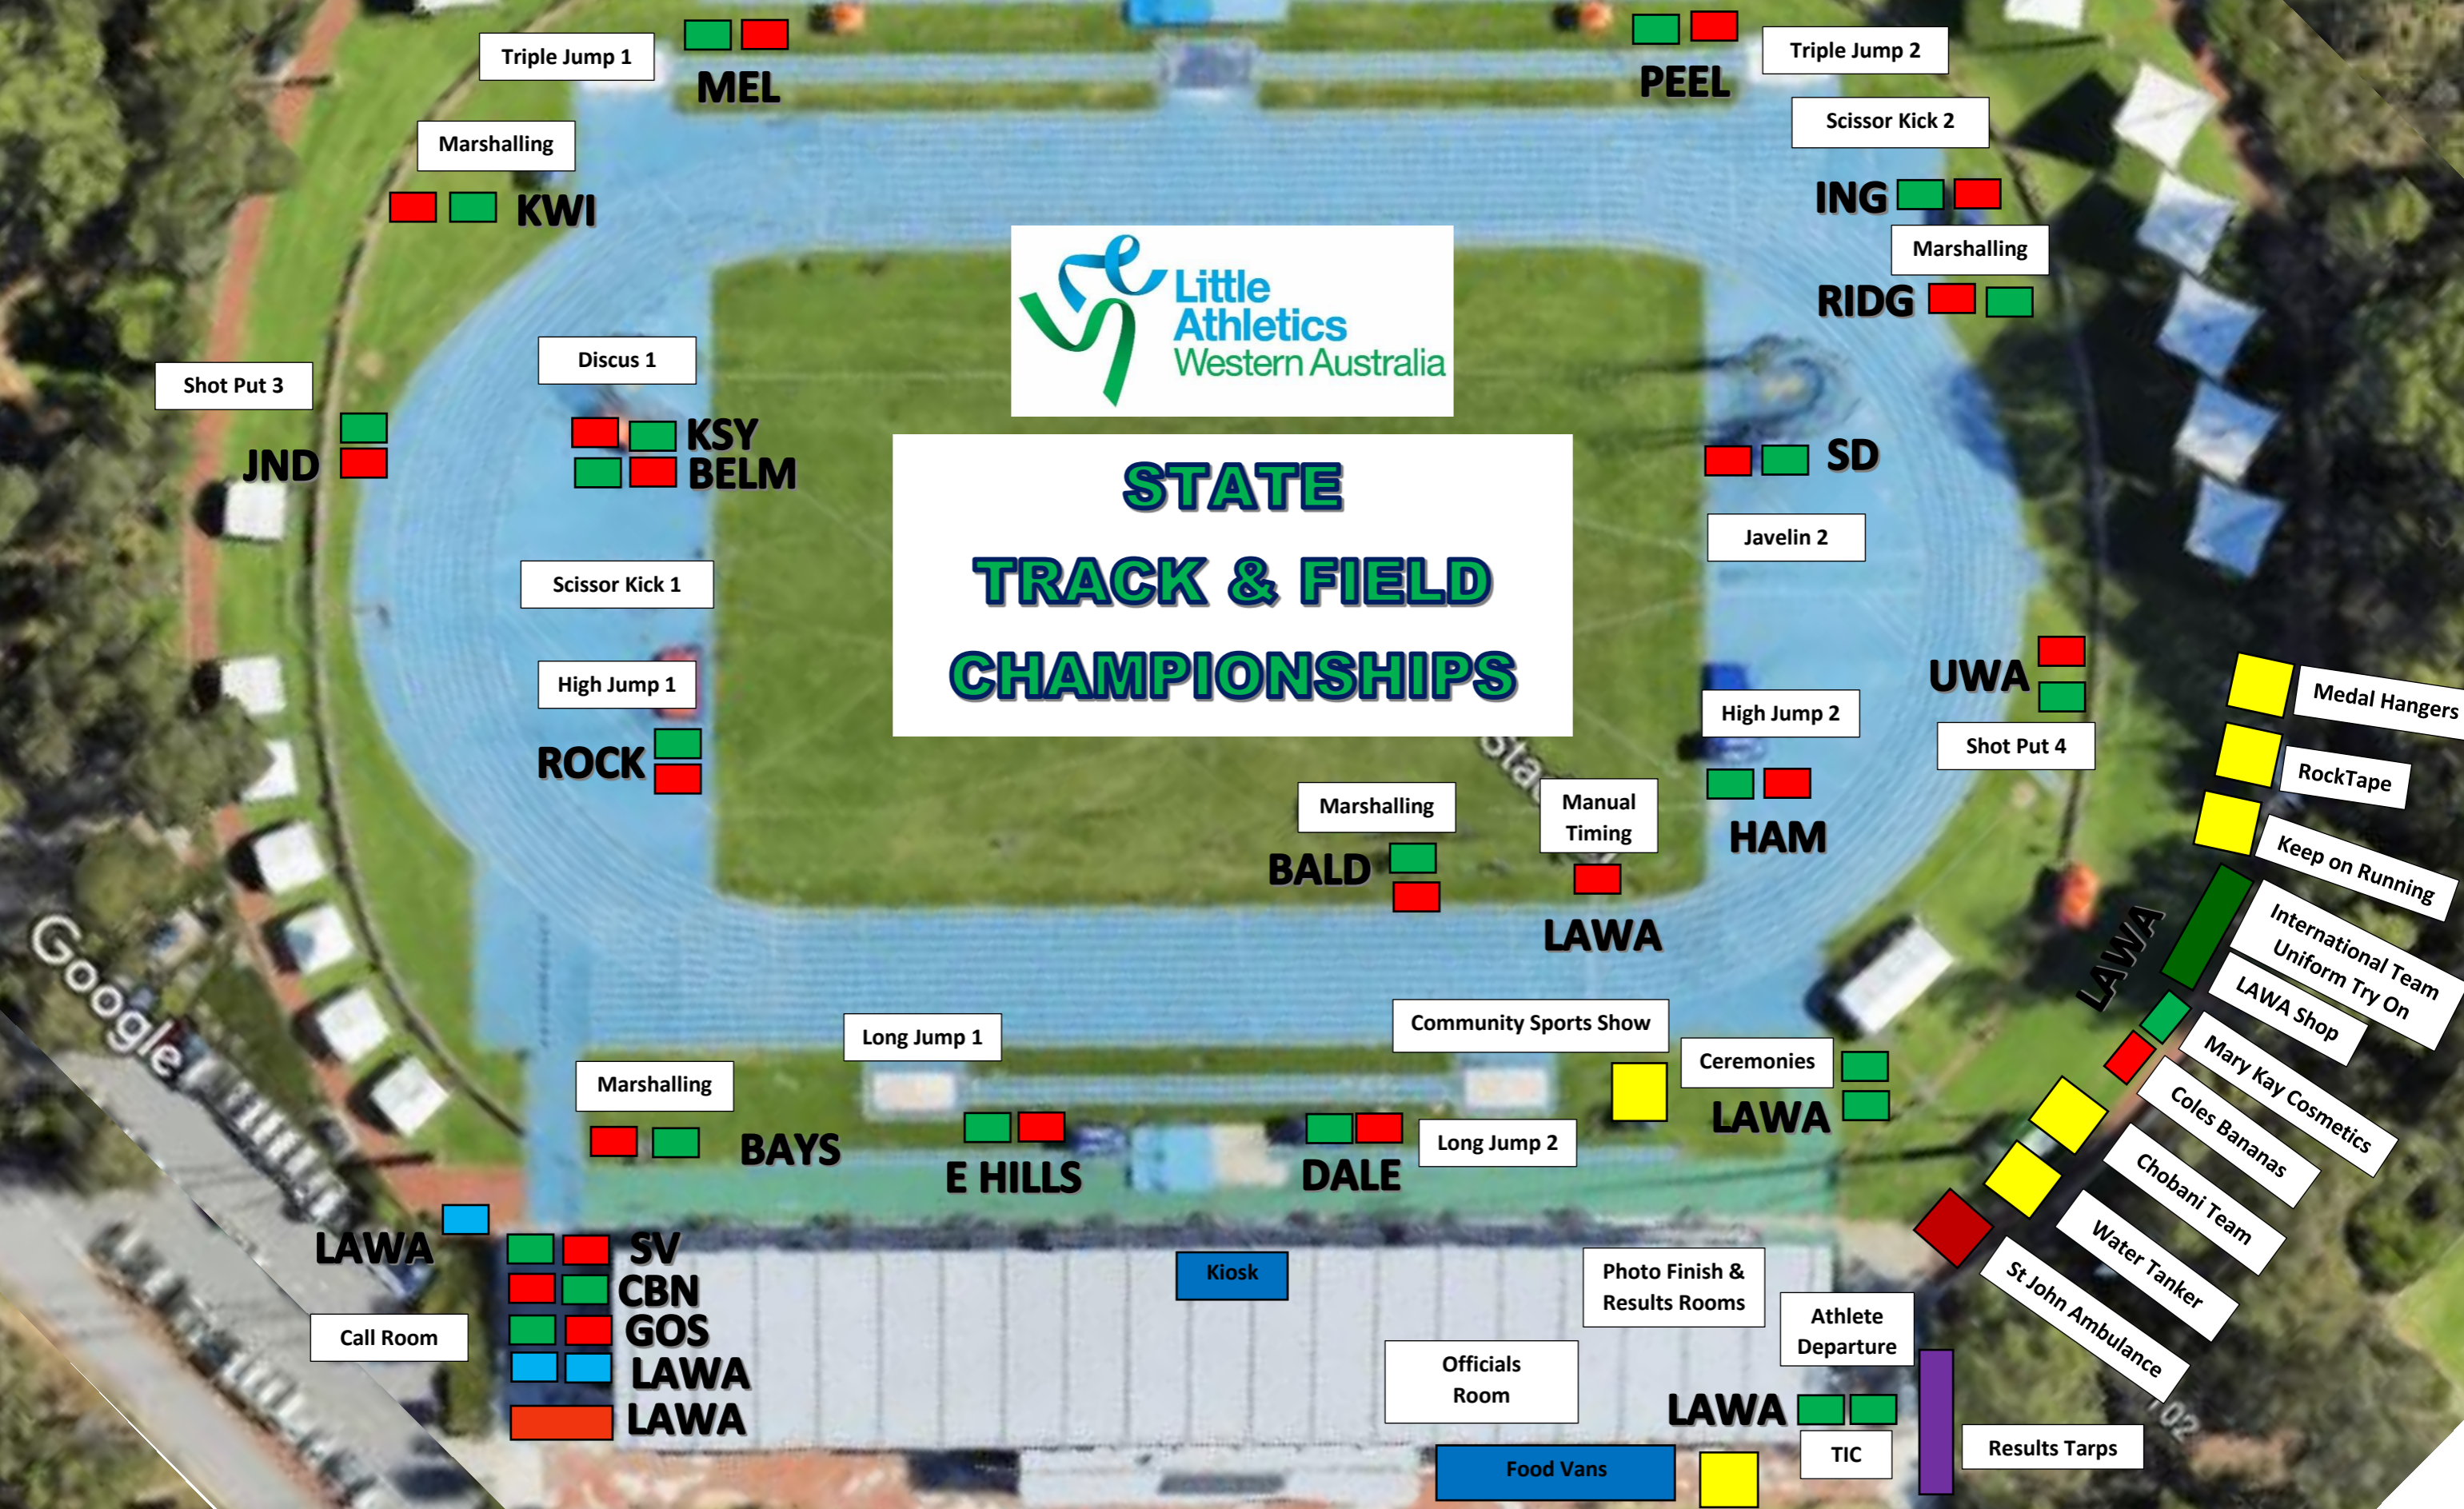

STATE TRACK & FIELD CHAMPIONSHIPS

All Tents to be set up by your Centre on site by 7:30am